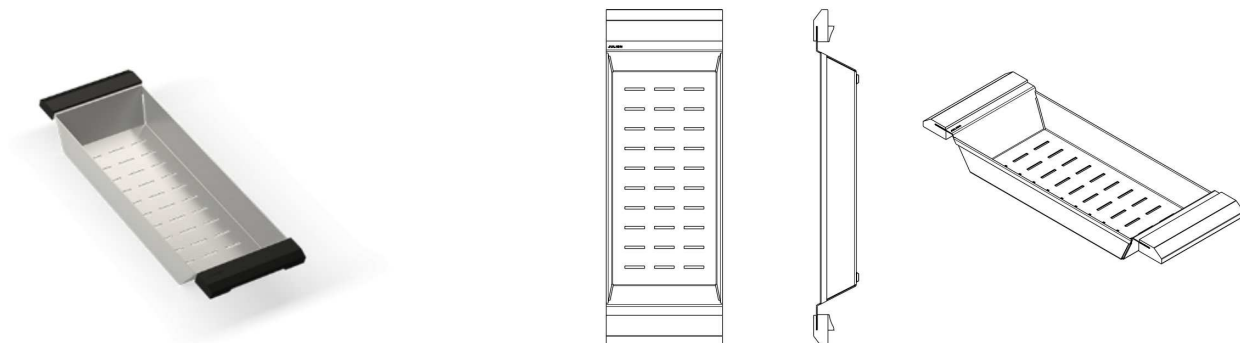

HOME REFINE MENTS

205017 | COLANDER, SMARTSTATION

STAINLESS STEEL SINK ACCESSORY

Specifications

Model	205017
Collection	Colander, SmartStation
Compatible bowl dimension (front-to-back)	16"
Overall dimensions	5 7/8" × 16 1/2" × 2 1/8"

Features

- Ideal to rinse food or to dry dishes
- Innovative and functional design to match with other SmartStation accessories
- Black plastic handles with FDA composite
- Rubber-tipped footings for better stability and protection
- 304 series stainless steel (18/10)
- Elegant no. 4 brushed finish (appliance finish)